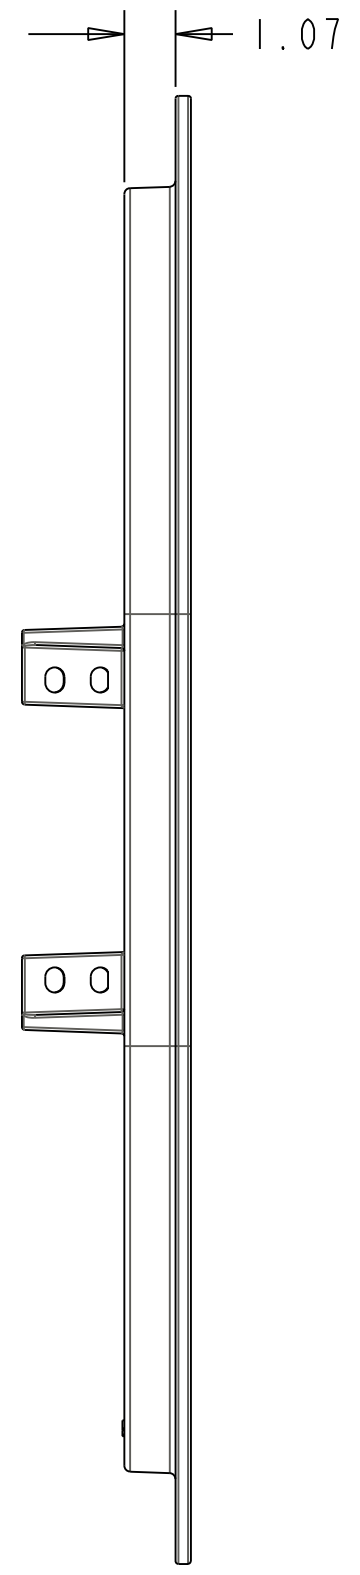

8 7 6 5 4 3 2 1

D

C

B

A

D

C

B

A

BAIER MARINE
P/N BFHHQTH15X24A-S
P/N BFHHQTH15X24A-A

REF 08863-115A & B

UNIVERSAL MOTION COMPONENTS Co. Inc. 2920 Airway Ave., Costa Mesa, CA 92626	DWN	DWG NO.	REV
	DT	BFHHQTH15X24A-S	X
SCALE 0.250		SHEET	3 OF 3

8 7 6 5 4 3 2 1