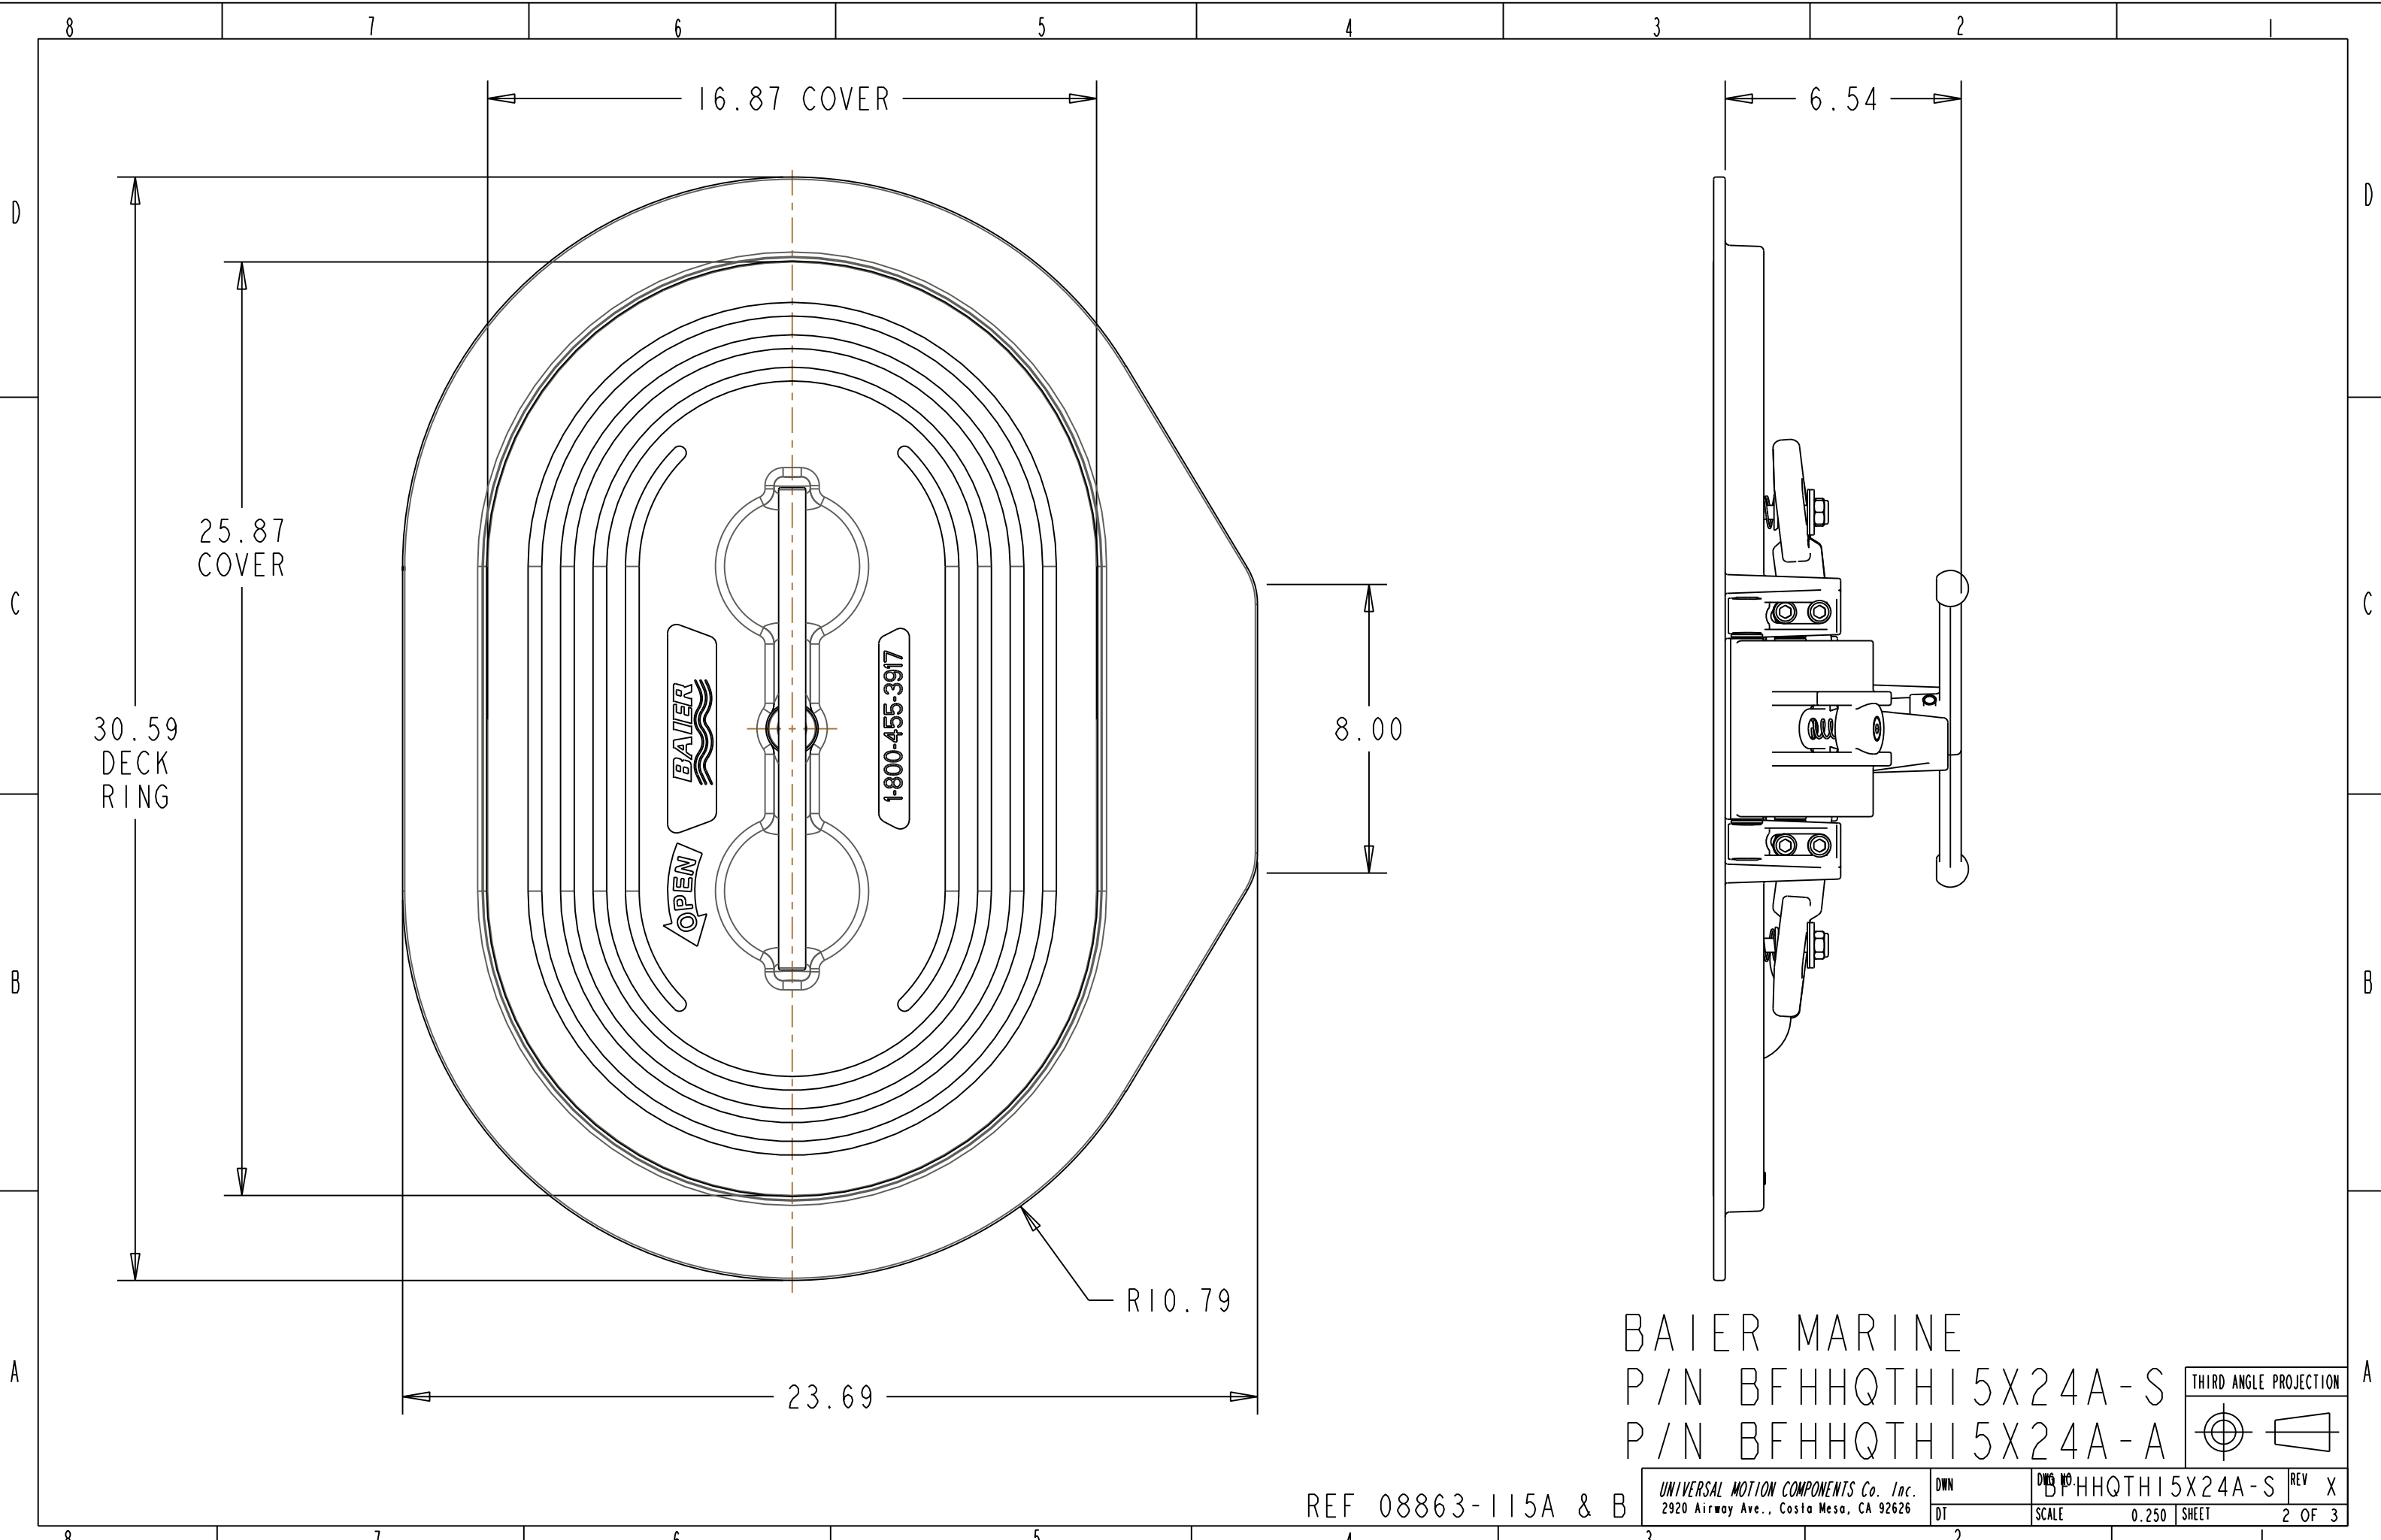

BAIER MARINE
 P/N BFHHQTH15X24A-S
 P/N BFHHQTH15X24A-A

REF 08863-115A & B

UNIVERSAL MOTION COMPONENTS Co. Inc. 2920 Airway Ave., Costa Mesa, CA 92626	DWN DT	DWG NO. BFHHQTH15X24A-S	REV X
		SCALE 0.250	SHEET 1 OF 3

25.87
COVER

30.59
DECK
RING

16.87 COVER

8.00

6.54

R10.79

23.69

BAIER

REV X
2 OF 3

8 7 6 5 4 3 2 1

D

C

B

A

D

C

8 7 6 5 4 3 2 1